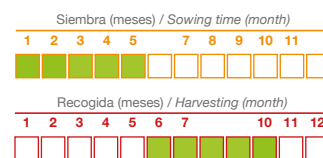

Berenjena
Eggplant

Petra

REF.	4090
CONT. ±	70 semillas/seeds

Brócoli
Broccoli

Merit

REF.	3261
CONT. ±	50 semillas/seeds

Calabacín
Summer Squash

Dynamic