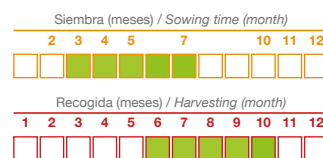

Berenjena
Eggplant

Petra

REF.	4090
CONT. ±	70 semillas/seeds

Brócoli
Broccoli

Merit

REF.	3261
CONT. ±	50 semillas/seeds

Calabacín
Summer Squash

Dynamic