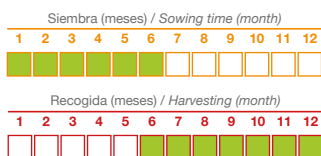

REF.	6341
CONT.	1 gr