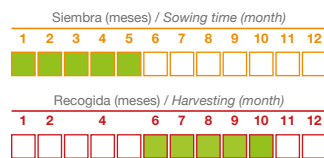

REF.	3290
CONT. ±	70 semillas/seeds