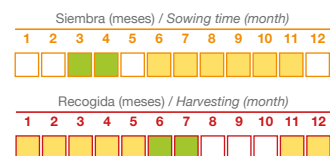

REF.	6342
CONT.	2 gr

Los sobrecitos de Superbol se sirven en envases de 10 unidades. Se ruega a los señores clientes que hagan sus pedidos con cantidades mínimas de 10 unidades y/o múltiples de 10.

Superbol sachets are sold in bags of 10 units each. There is a minimum order of 10 sachets. Please order in multiples of 10 for all other orders.