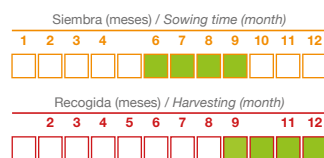

Berenjena
Eggplant

Petra

REF.	4090
CONT. ±	70 semillas/seeds

Brócoli
Broccoli

Merit

REF.	3261
CONT. ±	50 semillas/seeds

Calabacín
Summer Squash

Dynamic